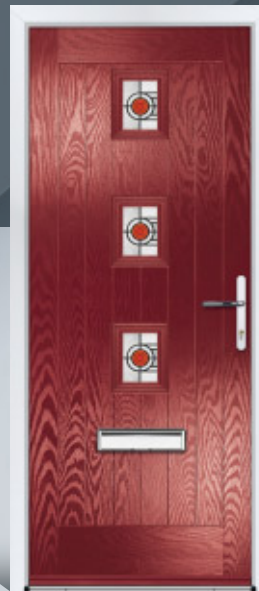

Door Colour: **Red**
Door Glass: **Turin**
Hardware Finish: **Chrome**