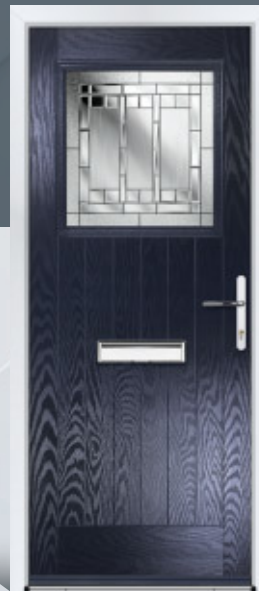

Door Colour: **Blue**
Door Glass: **Bari**
Hardware Finish: **Chrome**