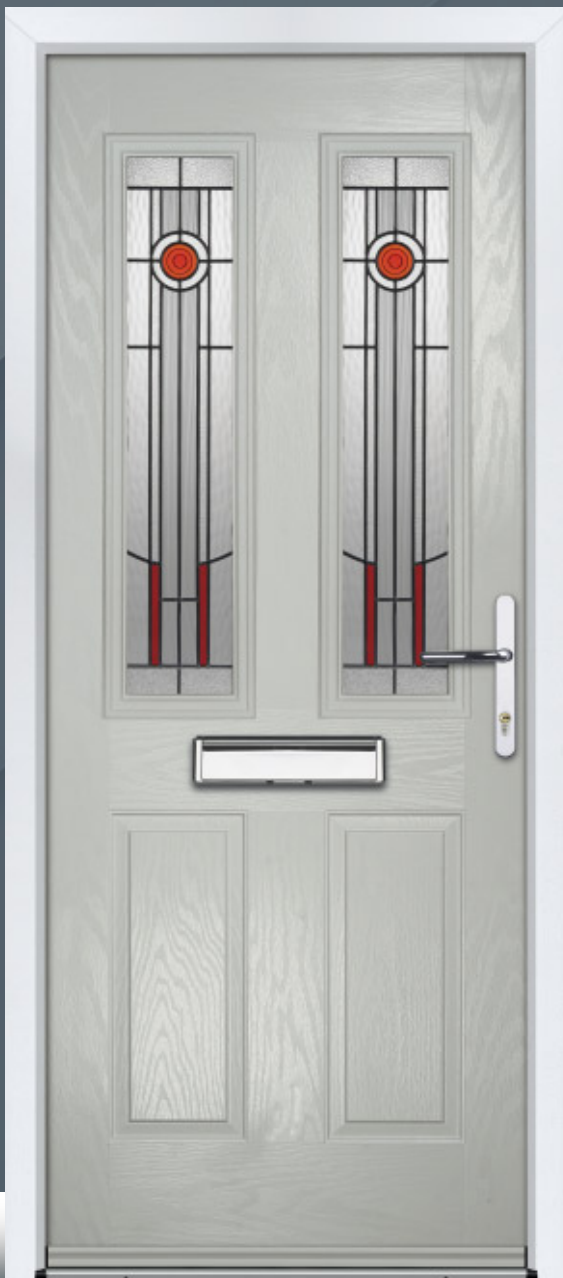

Door Colour: **Agate**
Door Glass: **Turin**
Hardware Finish: **Chrome**

Door Colour: **Chartwell**
Door Glass: **Palermo**
Hardware Finish: **Gold**

Door Colour: **Blue**
Door Glass: **Bari**
Hardware Finish: **Chrome**