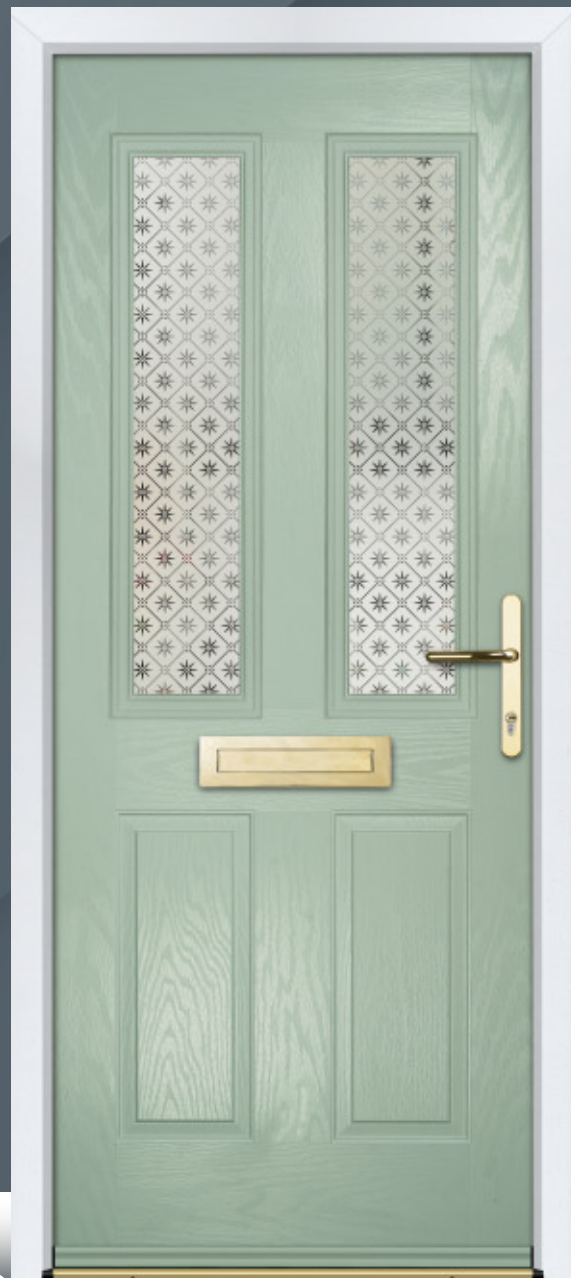

Door Colour: **Chartwell**
Door Glass: **Palermo**
Hardware Finish: **Gold**