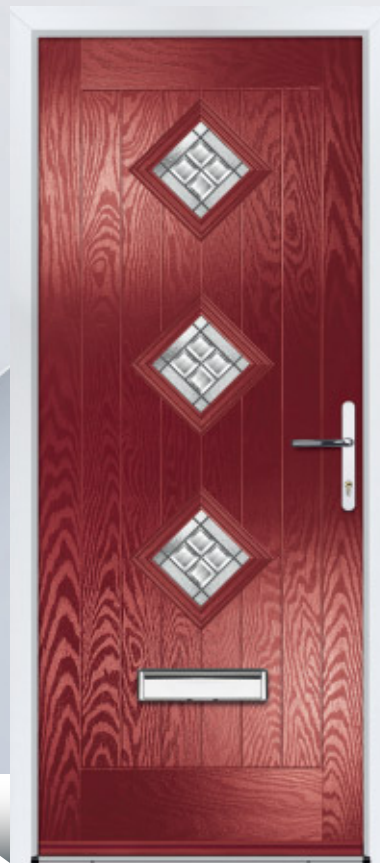

Door Colour: **Red**
Door Glass: **Bari**
Hardware Finish: **Chrome**