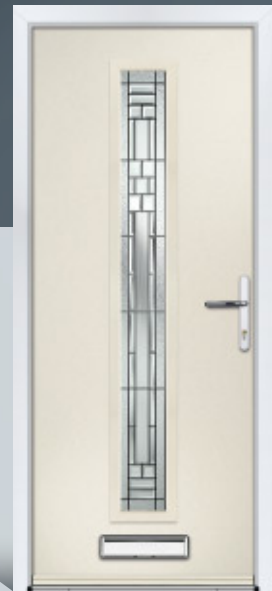

Door Colour: **Anthracite**
Door Glass: **Verona**
Hardware Finish: **Stainless Steel**