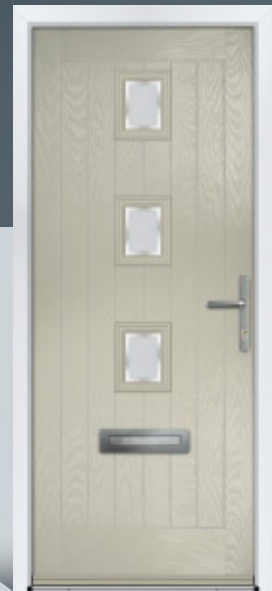

Door Colour: **Pebble**
Door Glass: **Naples**
Hardware Finish: **Pewter**