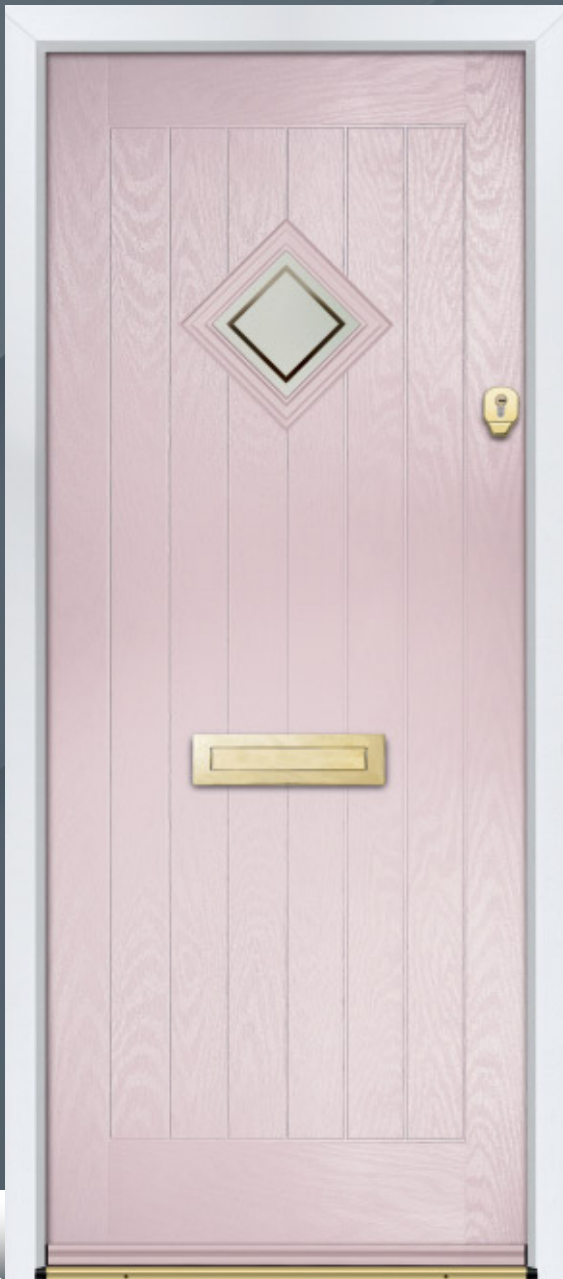

GEDDES & GLENISTA

A perfect combination of doors. The Geddes can be fitted with a pull escutcheon and slam lock for a traditional appearance. The Glenista is a modern twist of a traditional style.

Door Colour: **Candy Floss**
Door Glass: **Pavia**
Hardware Finish: **Gold**

GEDDES
OPTION