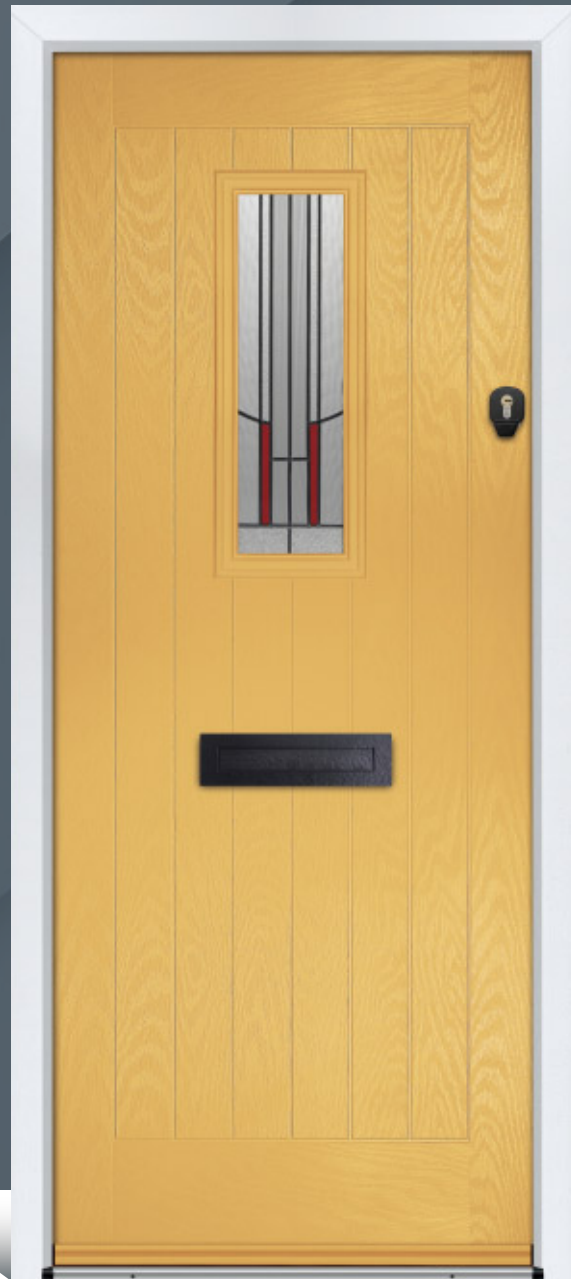

Door Colour: **Oxlip**
Door Glass: **Turin**
Hardware Finish: **Forged Black**