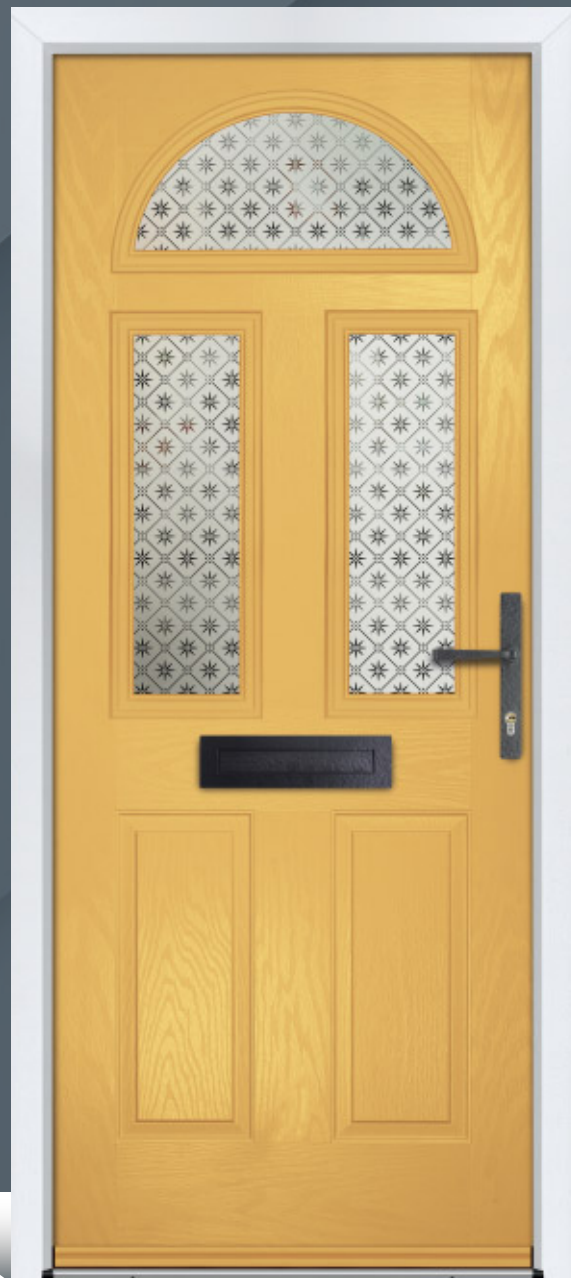

Door Colour: **Oxlip**
Door Glass: **Palermo**
Hardware Finish: **Forged Black**