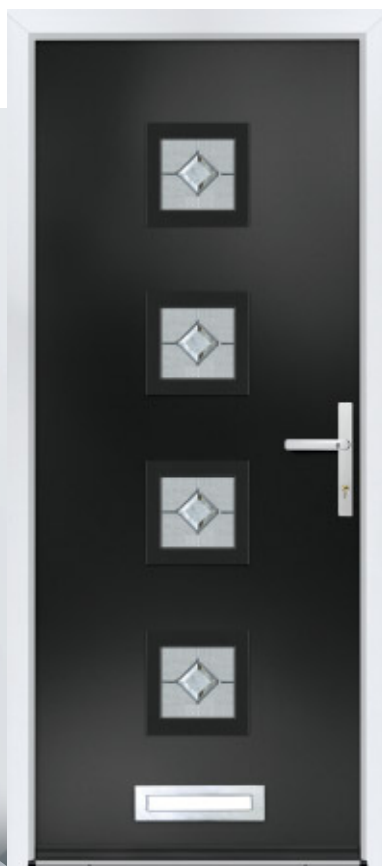

Door Colour: **Black**
Door Glass: **Venice**
Hardware Finish: **Chrome**

Door Colour: **Light Violet**
Door Glass: **Bari**
Hardware Finish: **Chrome**