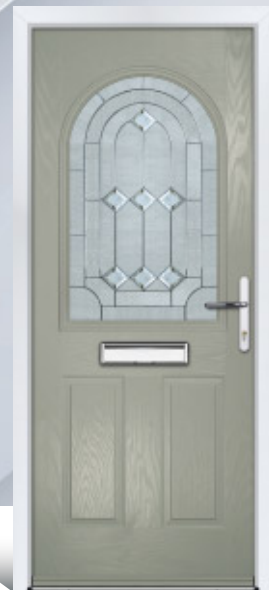

Door Colour: **Neptune**
Door Glass: **Venice**
Hardware Finish: **Chrome**