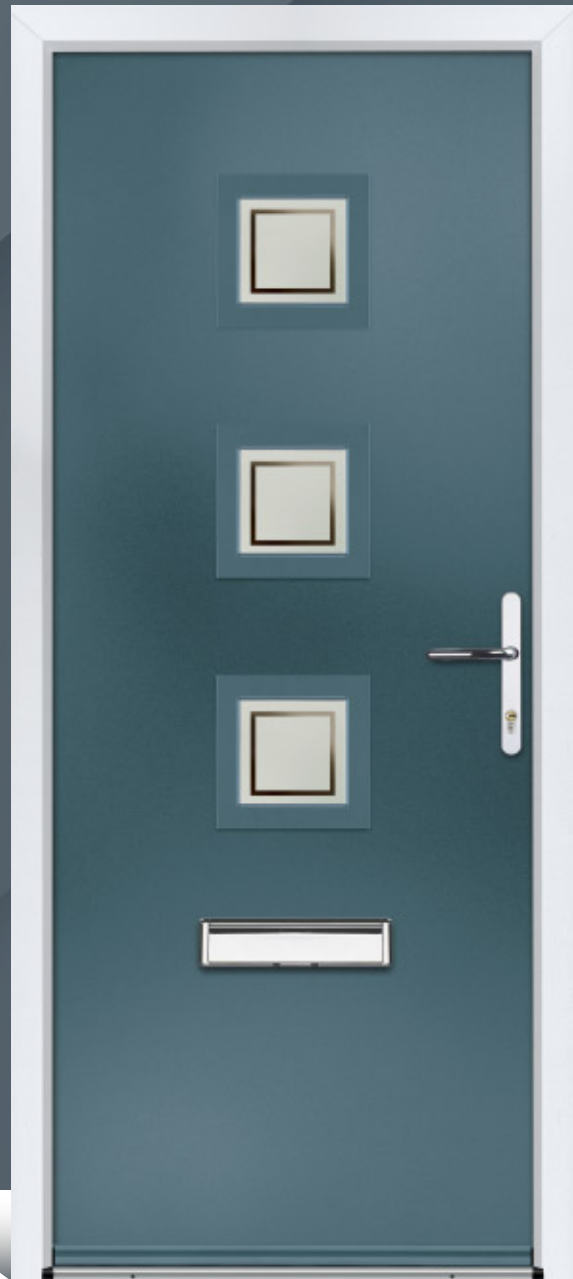

Door Colour: **Deep Saxe Blue**
Door Glass: **Pavia**
Hardware Finish: **Chrome**

VIENNA
OPTION