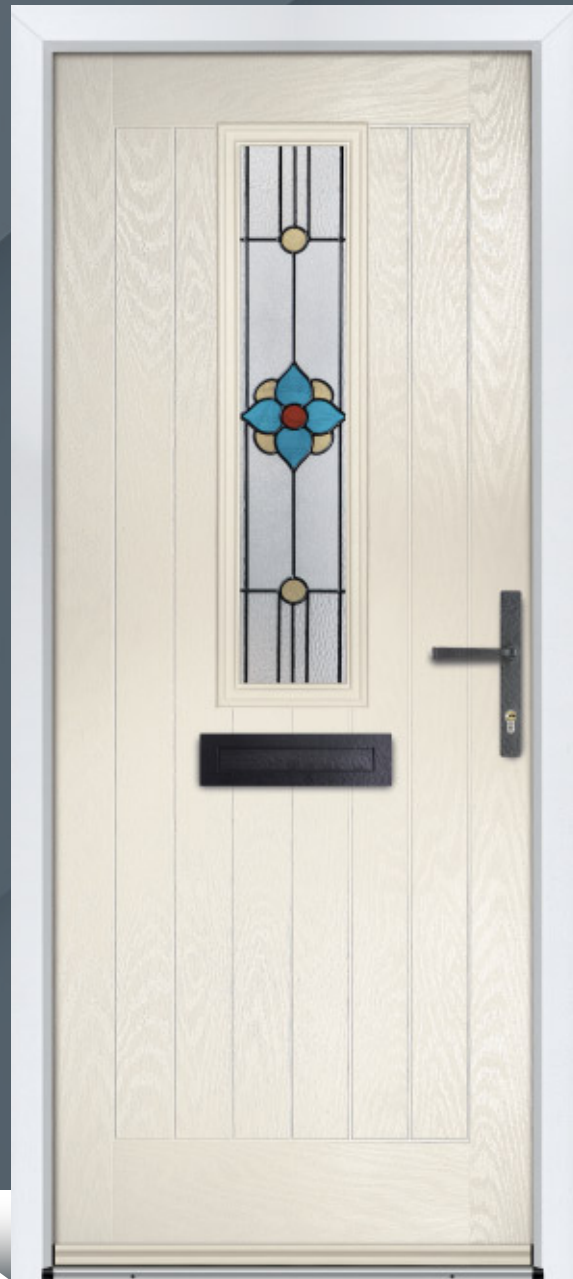

Door Colour: **Black**
Door Glass: **Bari**
Hardware Finish: **Chrome**

Door Colour: **Cream**
Door Glass: **Lecce**
Hardware Finish: **Forged Black**