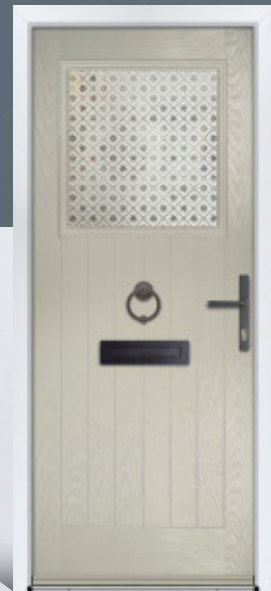

Door Colour: **Pebble**
Door Glass: **Palermo**
Hardware Finish: **Forged Black**