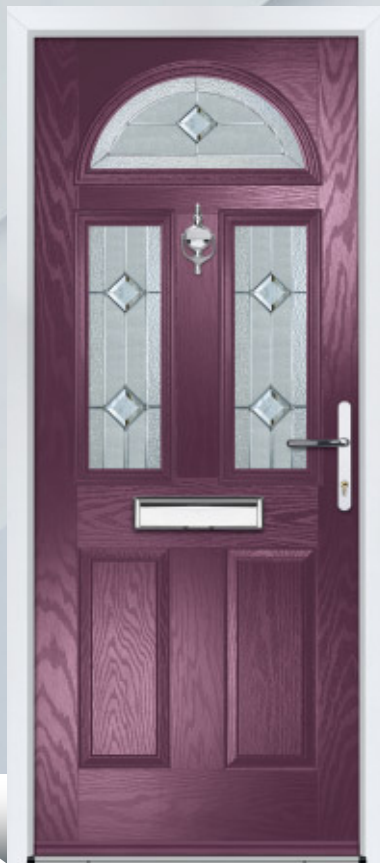

Door Colour: **Ruby**
Door Glass: **Venice**
Hardware Finish: **Chrome**