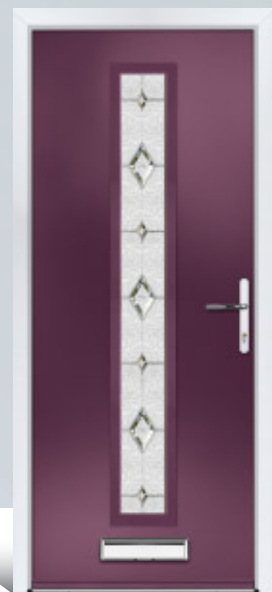

Door Colour: **Ruby**
Door Glass: **Tivoli**
Hardware Finish: **Chrome**